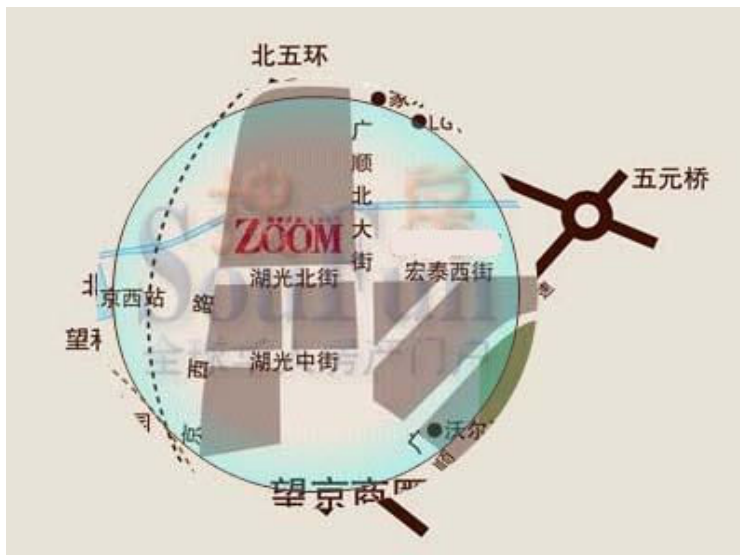

Infotiv: Marked as ZOOM in the photo.

中文地址:

北京市朝阳区望京南湖东园 122 号  
博泰国际大厦 A 座 1710  
邮编: 100102  
电话: +86 1064714699

Address:

Apartment Nr. 1710, Building A, BoTaiDaSha  
Nanhudongyuan Nr. 122,  
Wangjing, Beijing, PR China  
100102  
Tel: +86 1064714699

By Taxi: Please refer to the map.

By light way and bus: Light Way :13 WangJingXiZhan 望京西站  
Bus: 470: HouZhuangLuKouBei 侯庄路口北